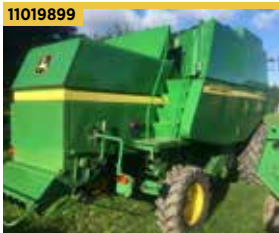

11010118
MF7475, 58 Reg, 150hp, 2806hrs
£47,500

11019656
Fendt 716, 14 Reg, 6542hrs, 165hp,
£62,000

11020005
Fendt 516VoVario, 14 Reg, 6800hrs,
160hp **£51,000**

21019773
Fendt 724, 12 Reg, 7300hrs,
£66,000

11018310
Ex-Hire Fendt 720 Profi, 17 Reg,
1643hrs, **£99,000**

11018266
Fendt 828, 11 Reg, 280hp, 8598hrs,
£71,000

11019899
JD 1450CWS Combine, 614 header,
04Reg, 1300 drum hours, **£32,000**

11016425
Claas Dominator 76 Combine, B Reg,
3,165hrs, **£POA**